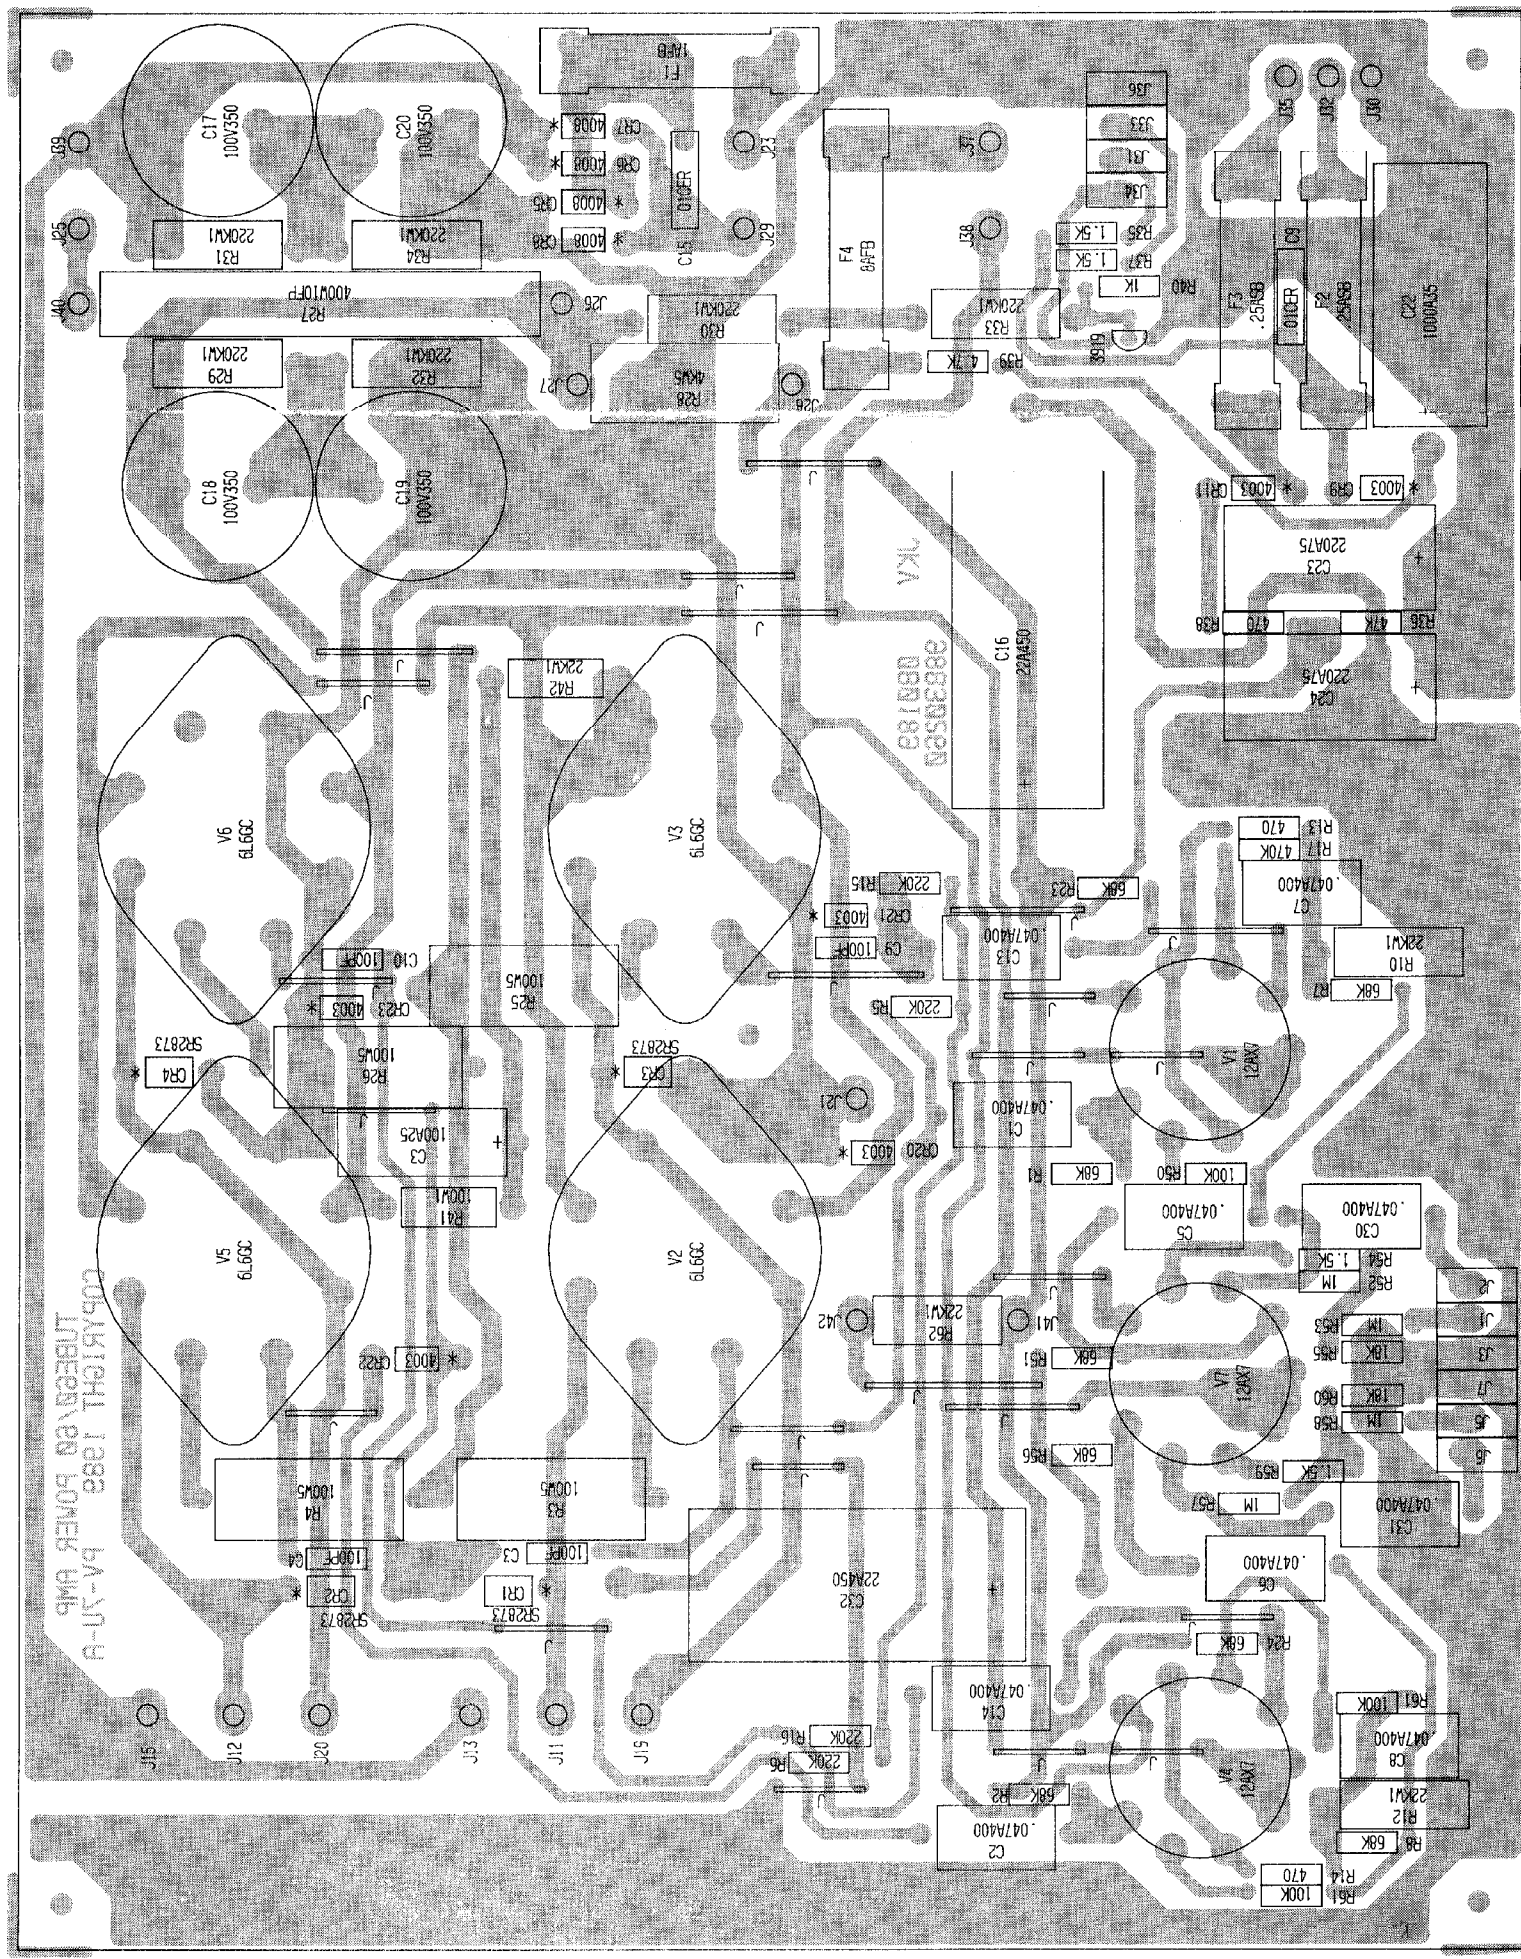

CLASSIC SERIES 60/60

PEAVEY ELECTRONICS CORP.	
711 A ST. NE	MEMPHIS, TN
DRAWN BY <i>art</i>	DATE 4-23-90
C. B. CK. <i>art</i>	
CHK. BY <i>art</i>	
APPR. BY <i>art</i>	

CLASSIC SERIES 60/60 POWER AMP

CLASSIC SERIES 50/60 PATCH BD.