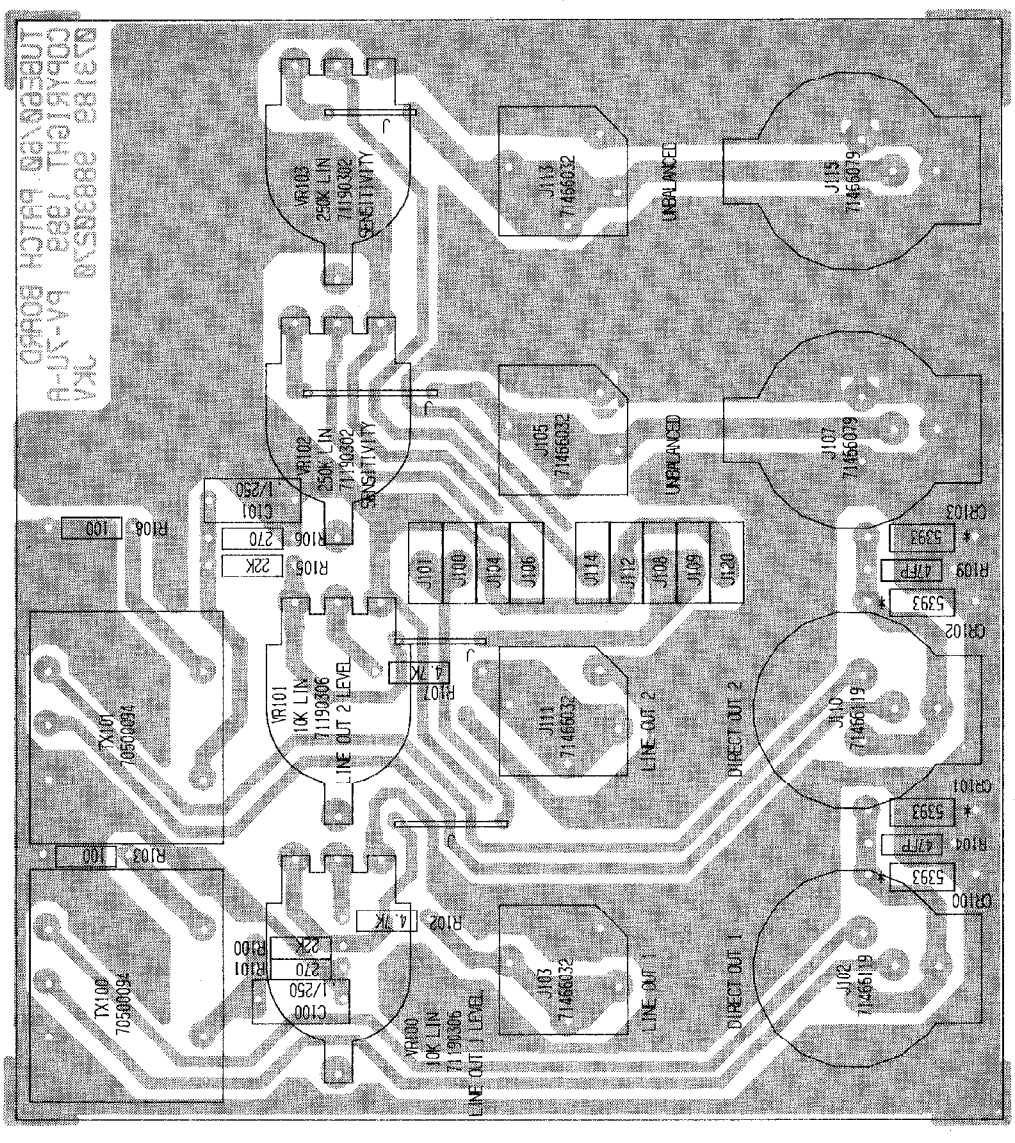

CLASSIC SERIES 60/60

PEAVEY ELECTRONICS CORP.	
711 A ST. NE	MEMPHIS, TN
DRAWN BY <i>art</i>	DATE 4-23-90
C. B. CK. <i>art</i>	
CHK. BY <i>art</i>	
APPR. BY <i>art</i>	

CLASSIC SERIES 60/60 POWER AMP

CLASSIC SERIES 50/60 PATCH BD.